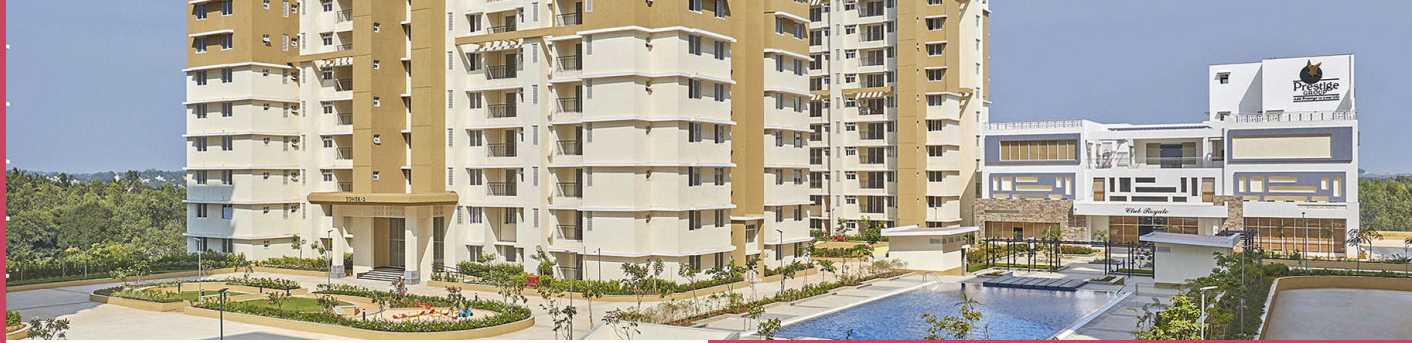

*Every Brick is
passionately
engineered for
your
enjoyment.*

CONTACT US

Phone: 9886149000

www.prestigeprojects.ind.in

**ROYALE
GARDEN**

ABOUT US

There is no greater joy than that incomparable feeling of being lord of all you survey. At Prestige Royale Gardens, you will experience this very emotion as you reign in splendour in a home that puts everything you demand at your command. Located in the pristine environs of Yelahanka, Bangalore, Prestige Royale Gardens promises you a life that is refreshingly bereft of the city's noise and bustle while being within arm's length of its many conveniences. Prestige Royale Gardens is set on 22.16 Acres, 1696 units and comprising of 1bhk, 2bhk and 3bhk flats. With a fine elevation and all modern-day amenities at your disposal, the Royale Gardens offers you a choice between one, two and three bedroom residential apartments that finely blend impeccable planning and flawless taste together.

BOOK NOW

Quick Facts

Project Location-Marathahalli Total Land Area -3 Acres, No. of Units -30, Units Towers and Blocks - Row Houses Unit Varients - 4 BHK Possession Time-Ready to Move.

Address

Avalahalli, Doddaballapur Rd, Yelahanka, Bengaluru, Karnataka 560064.